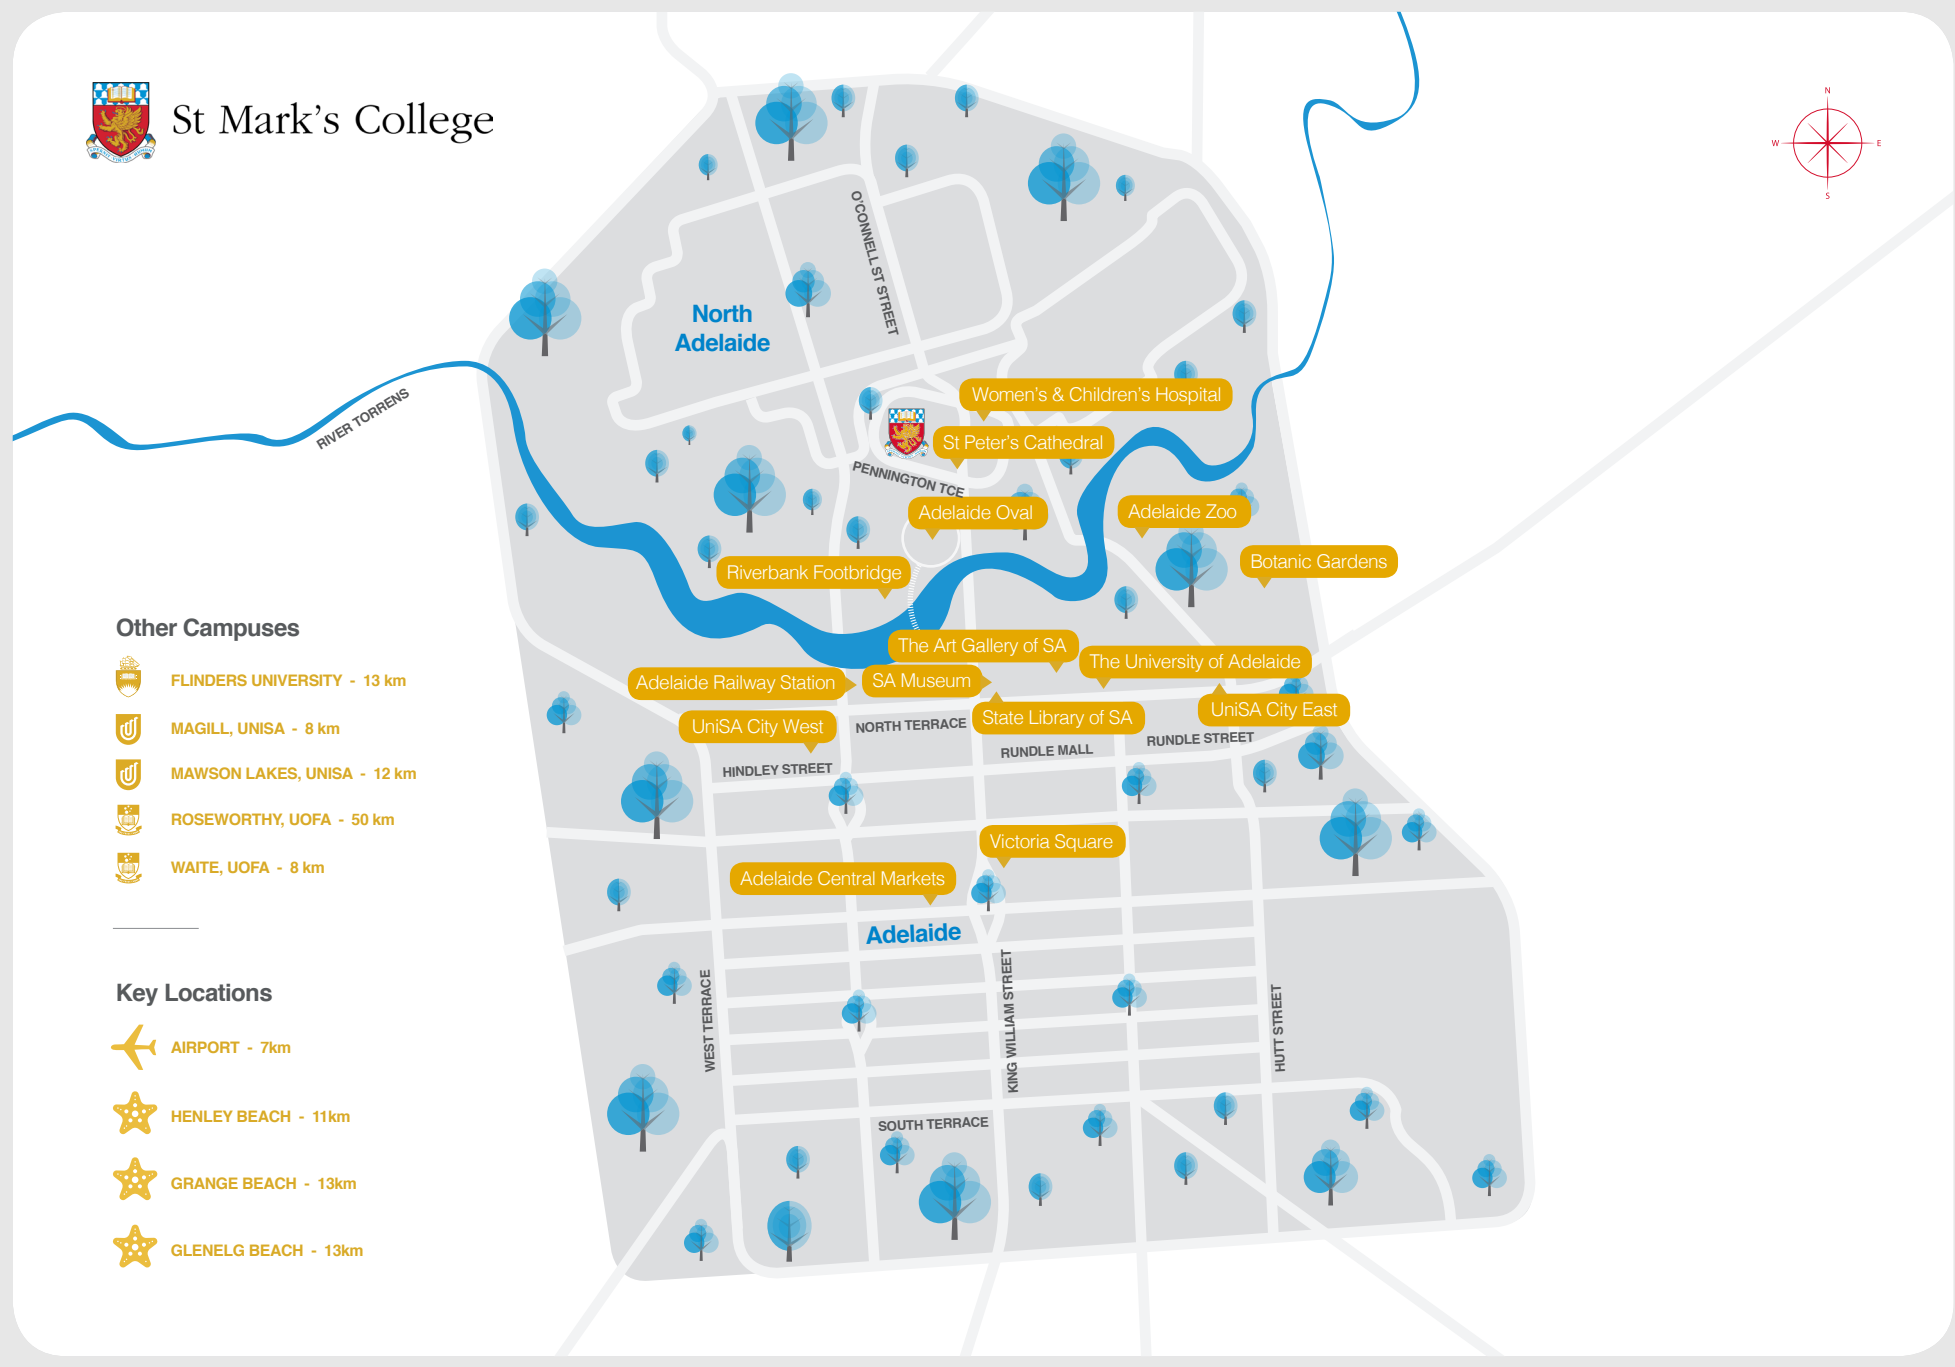

St Mark's College

Other Campuses

- FLINDERS UNIVERSITY - 13 km
- MAGILL, UNISA - 8 km
- MAWSON LAKES, UNISA - 12 km
- ROSEWORTHY, UOFA - 50 km
- WAITE, UOFA - 8 km

Key Locations

- AIRPORT - 7km
- HENLEY BEACH - 11km
- GRANGE BEACH - 13km
- GLENELG BEACH - 13km